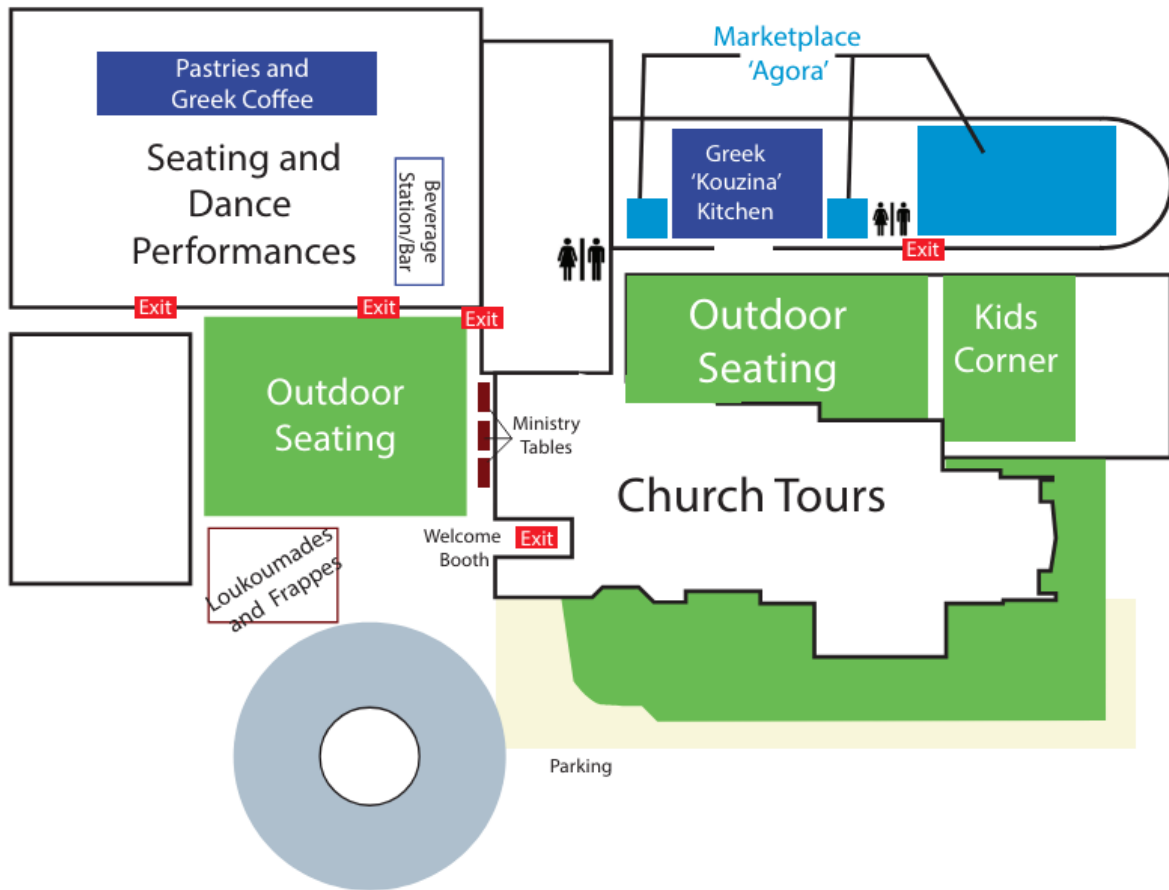

Free Parking • Free Admission • Open to the Public

Church Tour Schedule

Daily Church Tours are held during festival hours on Saturday and Sunday. Come see us in the Church Narthex.

The St. George Hellenic Dance Troupe will perform on both Saturday and Sunday!

Saturday Performance Times:

3:00 PM and 5:00 PM

Sunday Performance Times:

1:00 PM and 3:00 PM